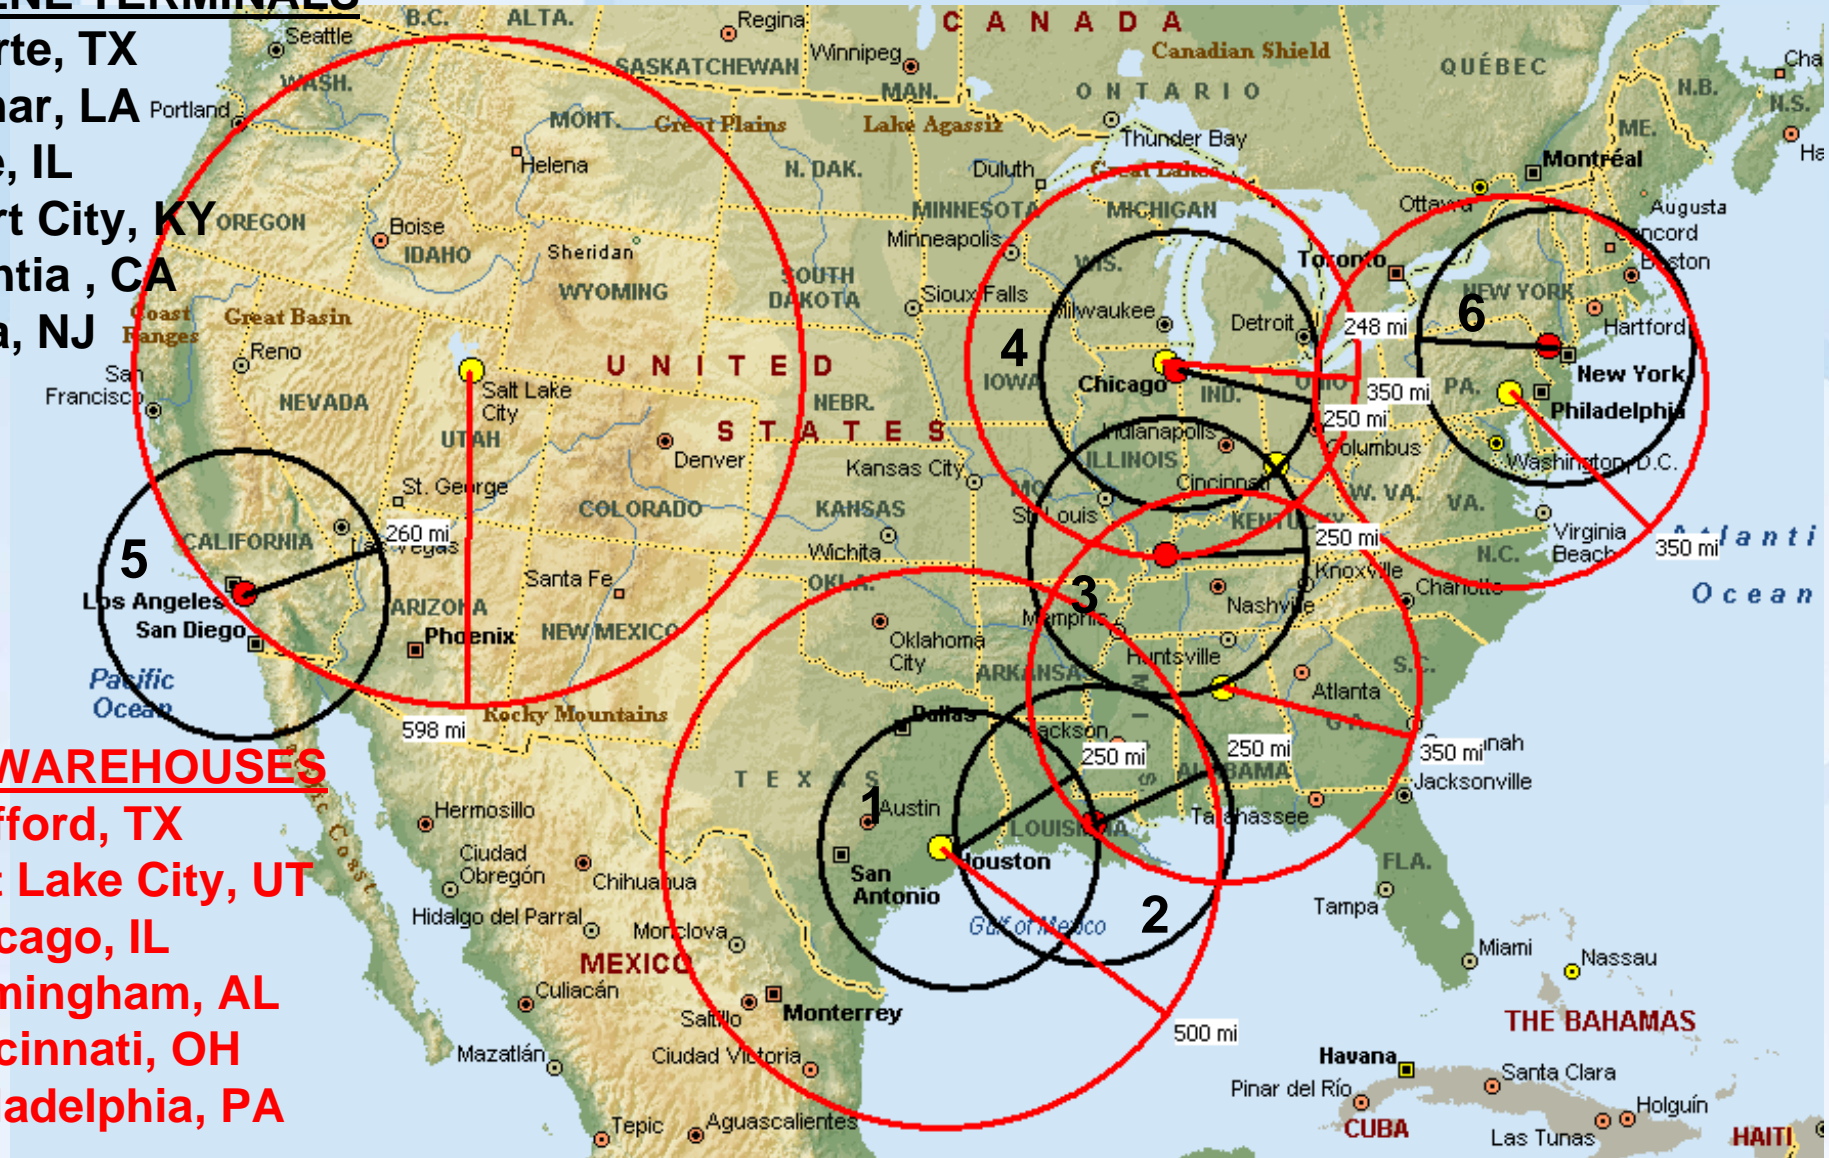

## DISTRIBUTION SITES:

STRATEGICALLY LOCATED

### PROPYLENE TERMINALS

1. La Porte, TX
2. Geismar, LA
3. Divine, IL
4. Calvert City, KY
5. Placentia, CA
6. Sparta, NJ

### KOBE WAREHOUSES

- Stafford, TX
- Salt Lake City, UT
- Chicago, IL
- Birmingham, AL
- Cincinnati, OH
- Philadelphia, PA